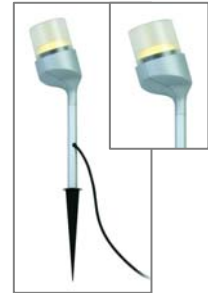

PHOTOFLOOR-
Spike_20cm.tif

1. **11. SEVEN in major international lighting trade shows:**
   Hong Kong Int'l Lighting Fair 2007, and Light + Building Frankfurt 2008