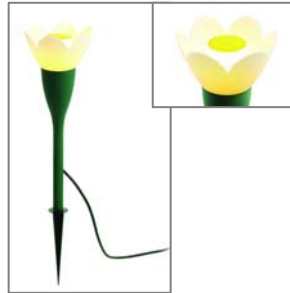

Captions / Elaboration for photos in CD "SEVEN-PR-HKILF2008" (continued):

1. **10. DAISY / NIGHTY / PHOTOFLOOR:** Outdoor floor lamps (flat or spike base, with tube length of 20cm or 70cm) with IP44 and UV coating, these sublime lighting will make your outdoor activities more enjoyable.

Light Sources:

DAISY and NIGHTY: Tubular E27 15W

PHOTOFLOOR: GX53 7W

DAISY_Flowers
pike_20cm.tif